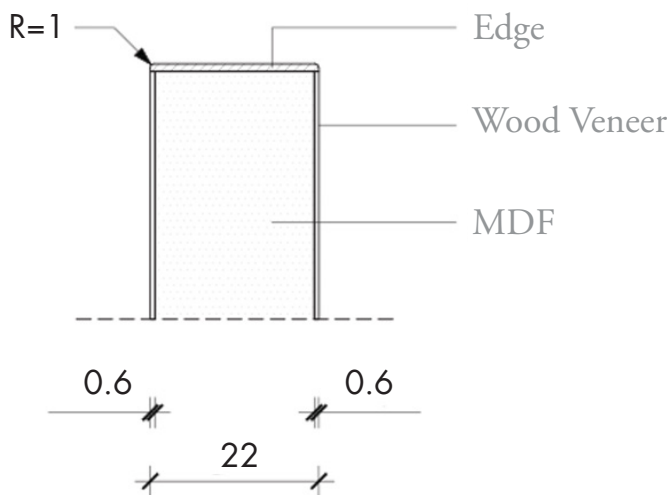

# ROVERE CARBONE

ANVUW-07

alta  
by 

## FEATURES

Material: Wood Veneer

Panel Core: 22mm MDF (medium density fiberboard, class E1)

Exterior Material: 0.5mm wood veneer (European Oak, European Walnut, and Wenge)

Exterior Finish: Matte finish with UV - Oil lacquer